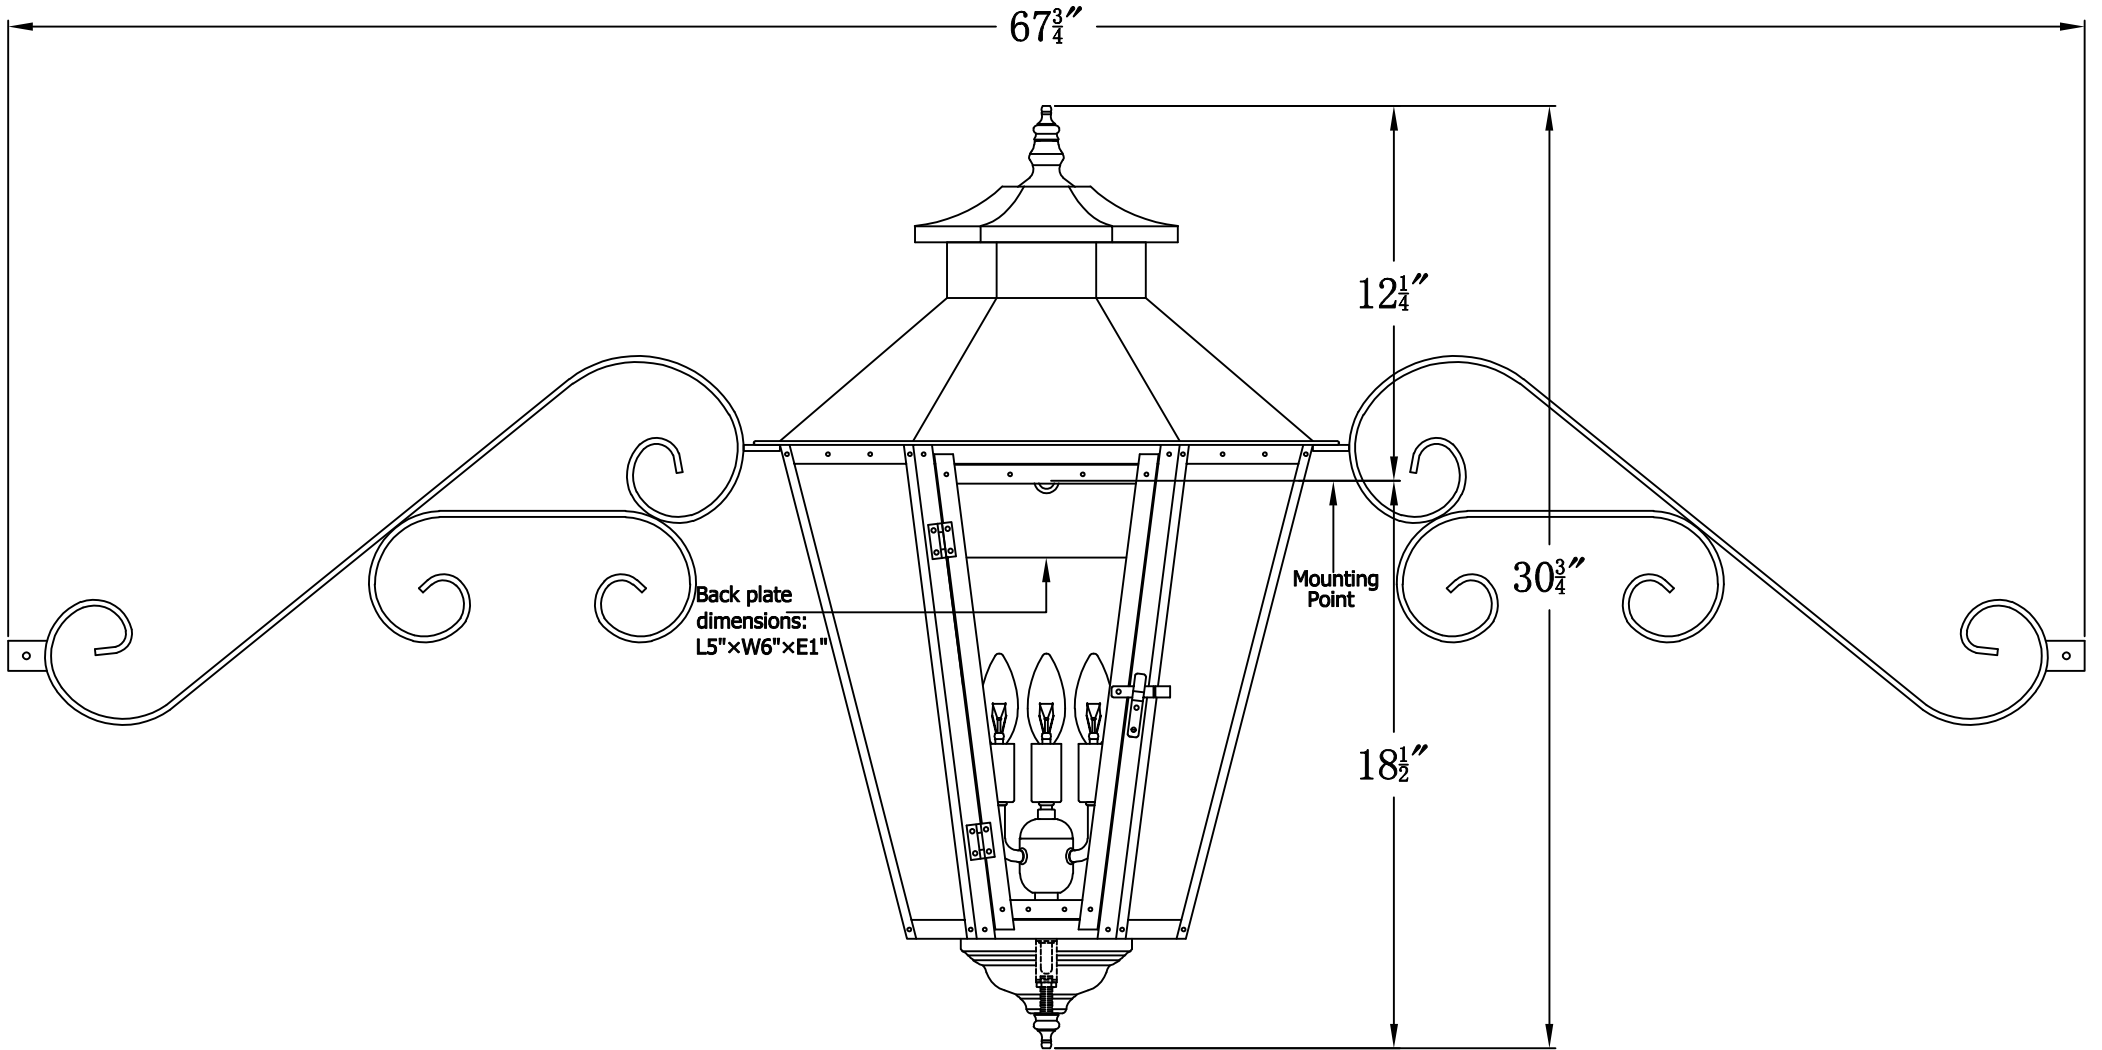

BAYOU STREET 63 Electric With Fancy Moustache
(BS-63E FML)

The CopperSmith

Product Description	Drawing Description	9152 Hard Drive
Sockets:3-E12 Candelabra	REV:A/0	Foley Alabama 36536
Watts:3-60W	Date:04/12/2022	SKU Number:BS-63E
	Drawing by:Jason Huang	Product Name:Bayou Street 63 Electric