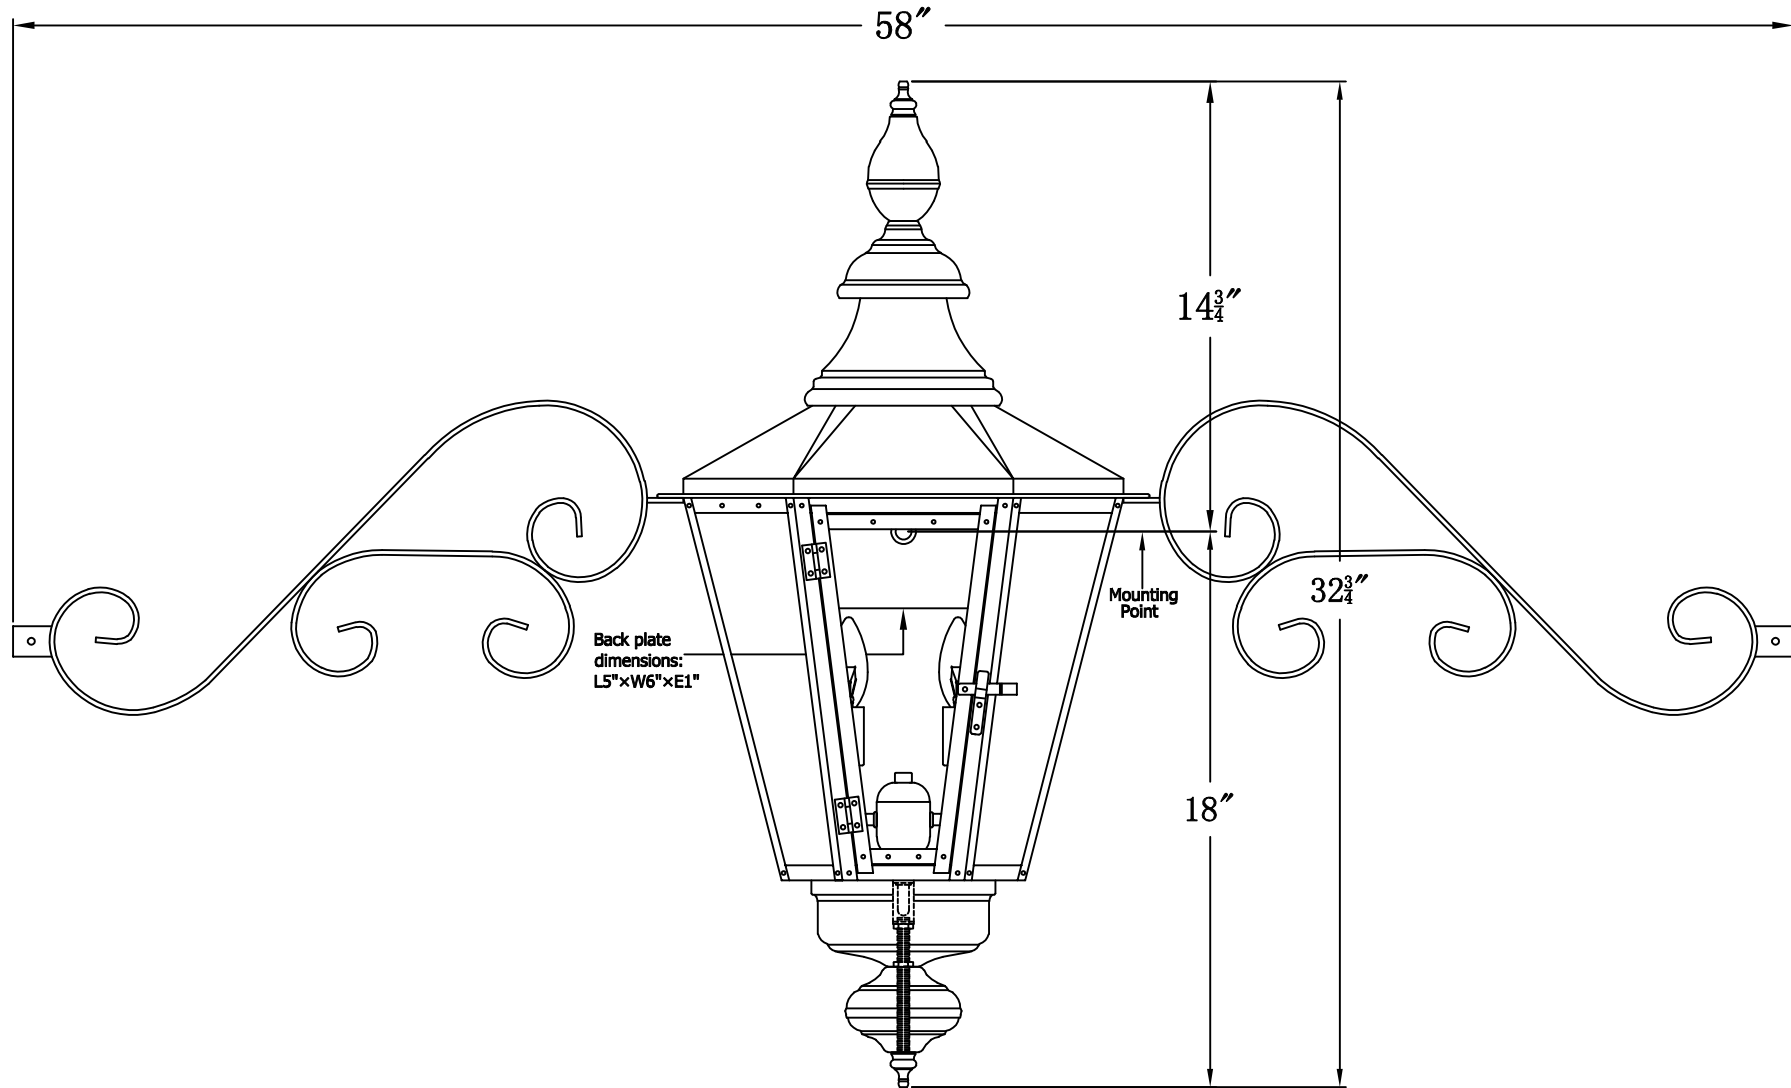

ESLAVA STREET 62 Electric With Fancy Moustache  
(ES-62E FMS)

The CopperSmith

Product Description	Drawing Description	9152 Hard Drive
Sockets:2-E12 Candelabra	REV:A/0	Foley Alabama 36536
Watts:2-60W	Date:04/19/2022	SKU Number:ES-62E
	Drawing by:Jason Huang	Product Name:Eslava Street 62 Electric