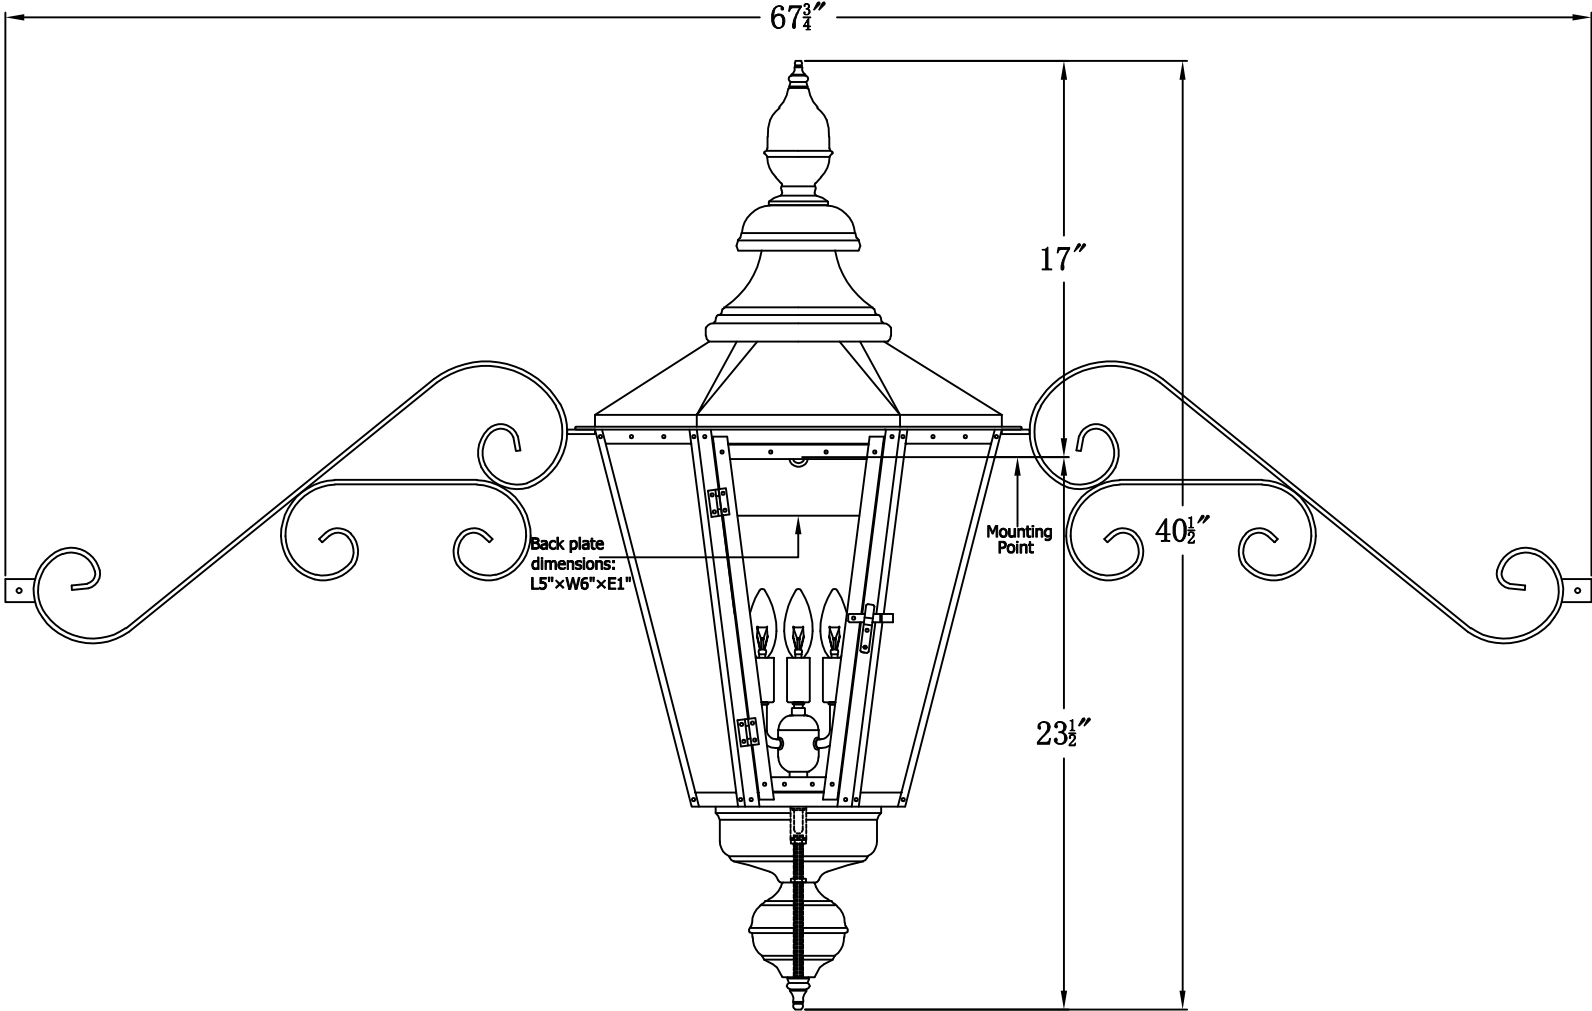

ESLAVA STREET 63 Electric With Fancy Moustache  
(ES-63E FML)

The CopperSmith

Product Description	Drawing Description	9152 Hard Drive
Sockets:3-E12 Candelabra	REV:A/0	Foley Alabama 36536
Watts:3-60W	Date:04/21/2022	SKU Number:ES-63E
	Drawing by:Jason Huang	Product Name:Eslava Street 63 Electric