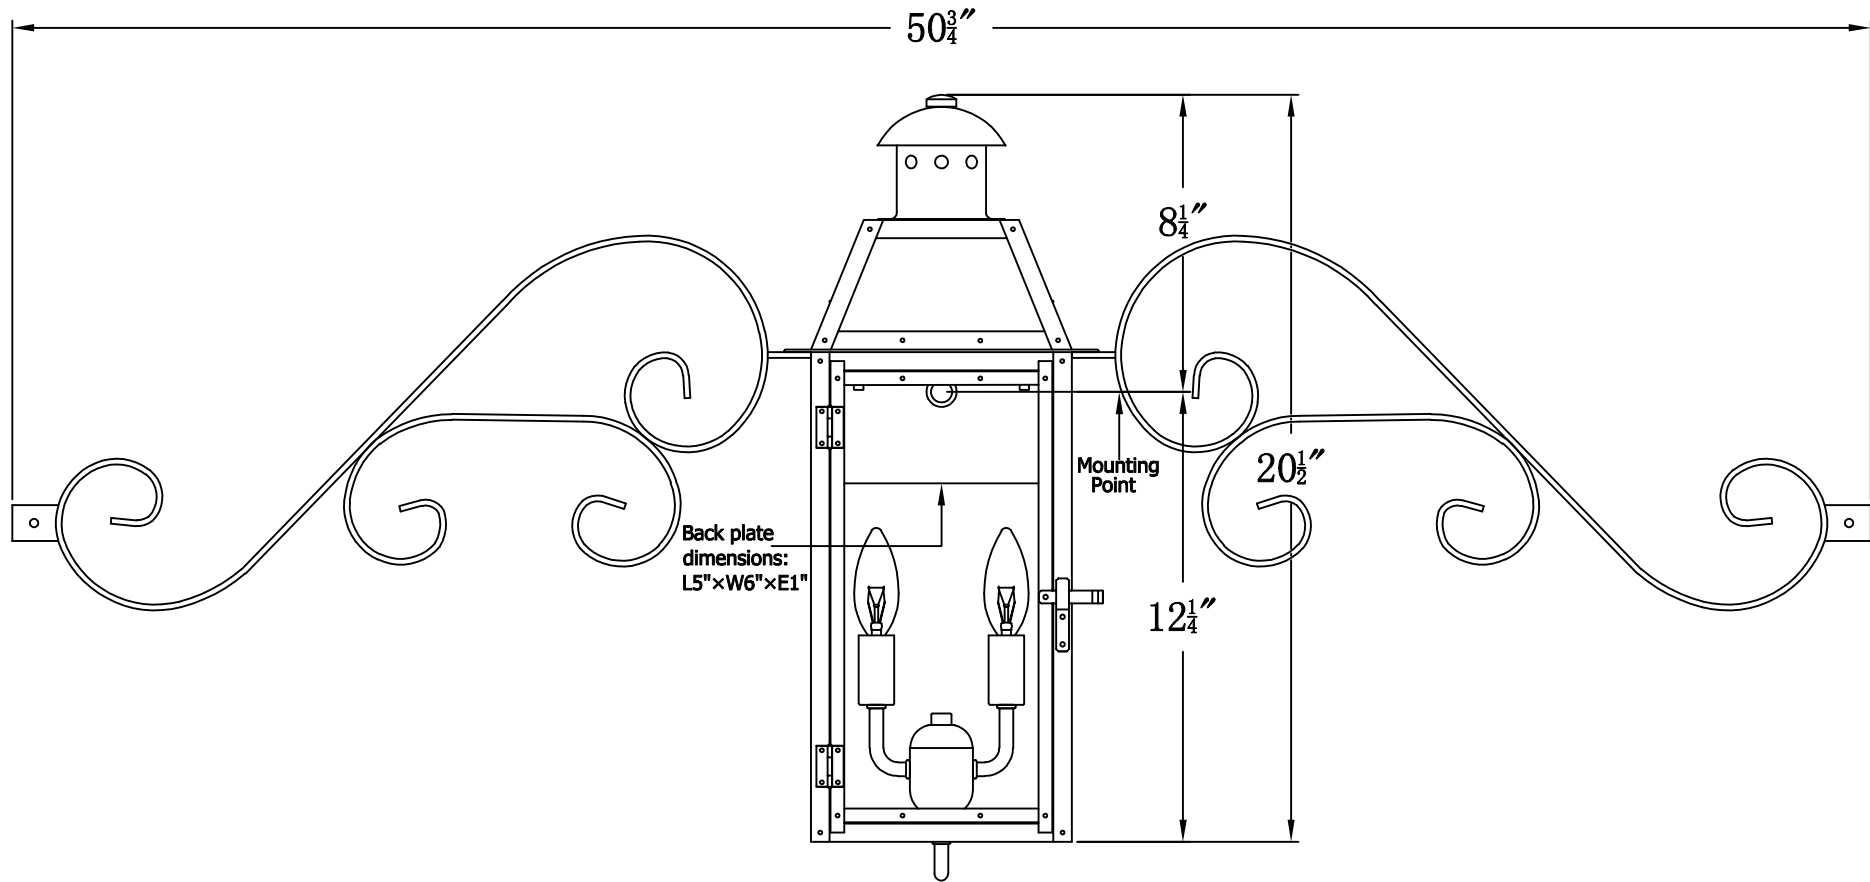

OAKLEY 20 Electric With Fancy Moustache
(OA-20E FMS)

The CopperSmith

Product Description	Drawing Description	9152 Hard Drive
Sockets:2-E12 Candelabra	REV:A/0	Foley Alabama 36536
Watts:2-60W	Date:03/19/2022	SKU Number:OA-20E
	Drawing by:Jason Huang	Product Name:Oakley 20 Electric