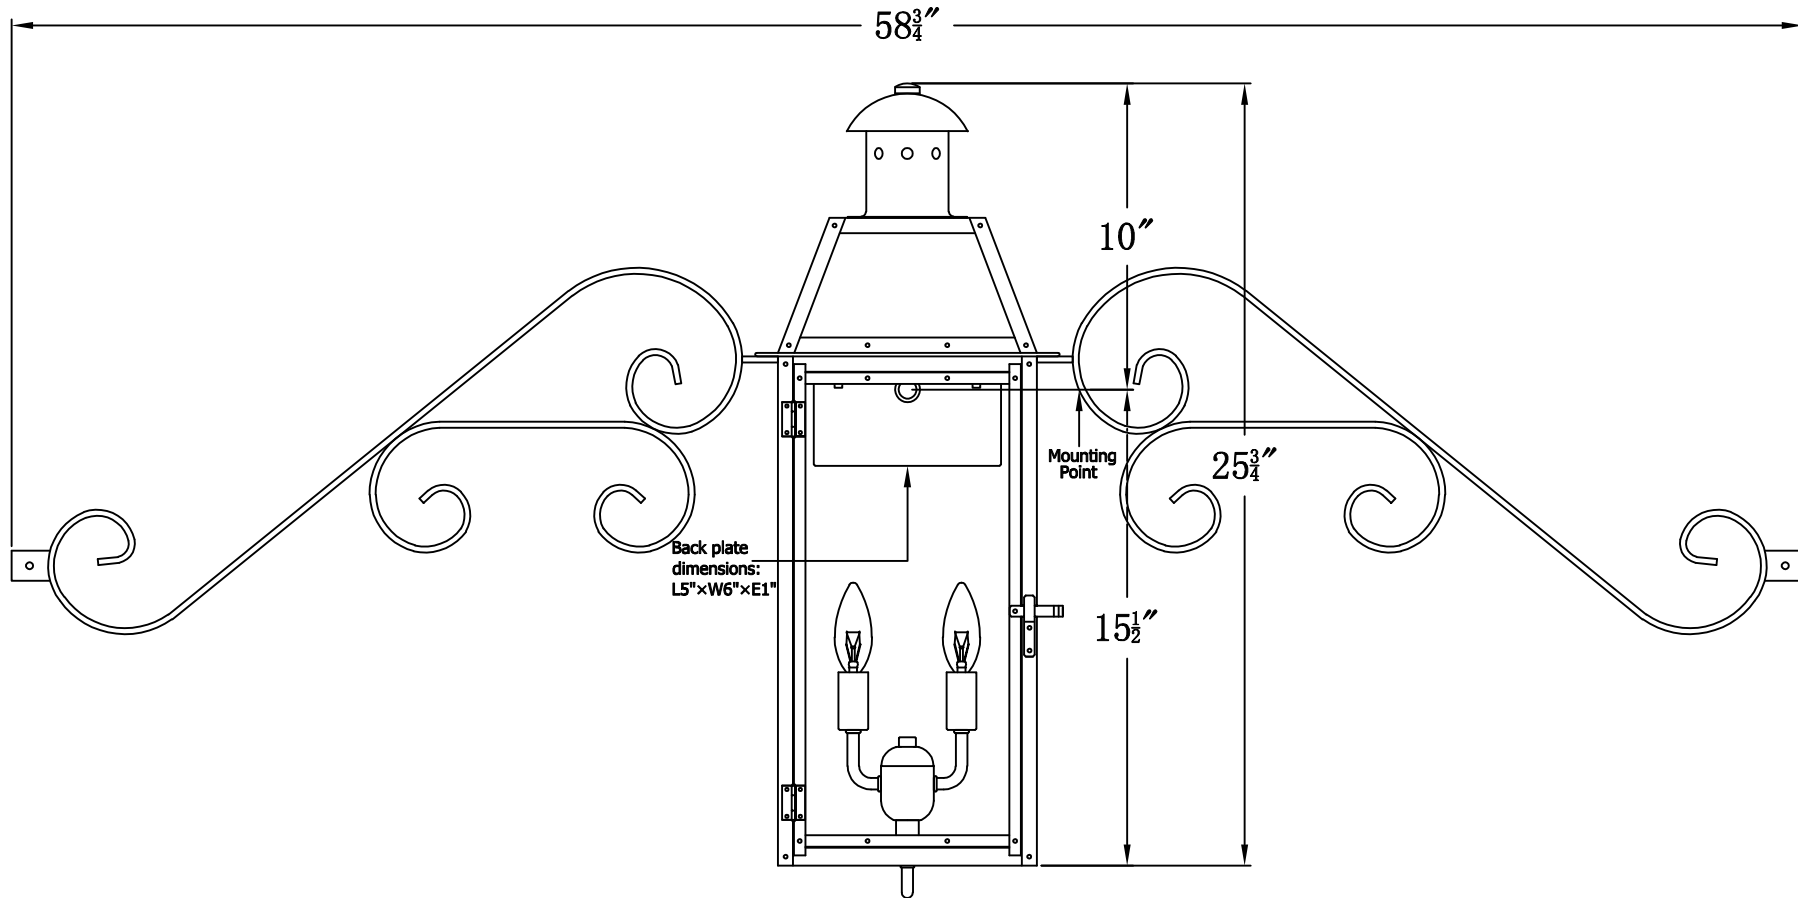

OAKLEY 25 Electric With Fancy Moustache (OA-25E FML)

The CopperSmith

Product Description	Drawing Description	9152 Hard Drive
Sockets:2-E12 Candelabra	REV:A/0	Foley Alabama 36536
Watts:2-60W	Date:03/21/2022	SKU Number:OA-25E
	Drawing by:Jason Huang	Product Name:Oakley 25 Electric