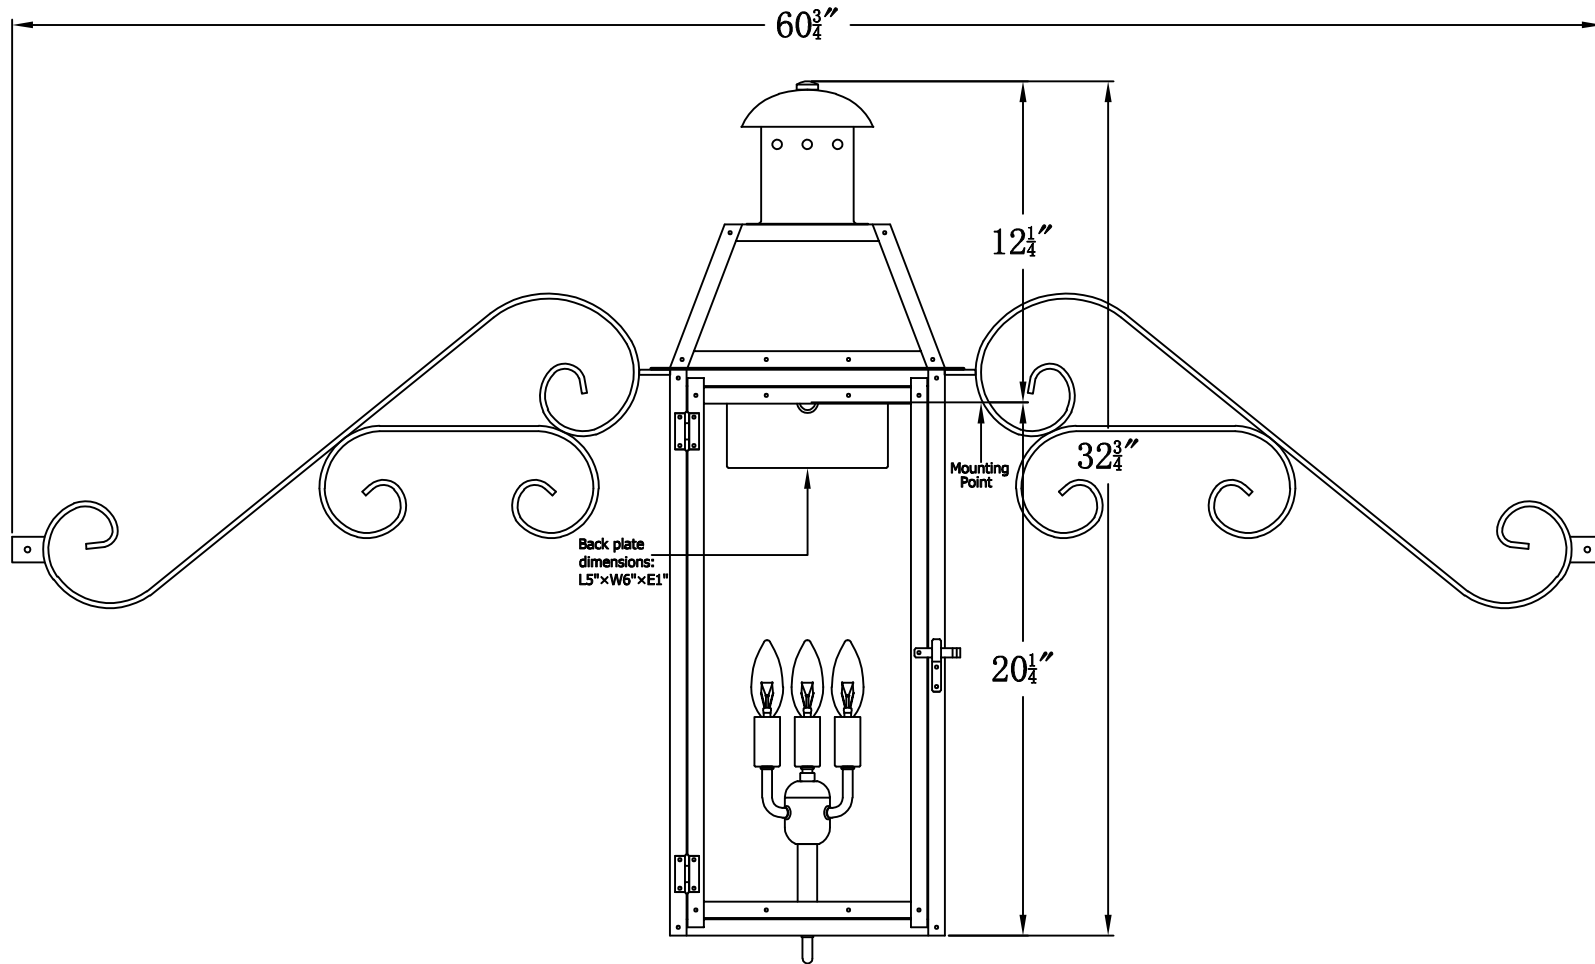

OAKLEY 33 Electric With Fancy Moustache (OA-33E FML)

The CopperSmith

Product Description	Drawing Description	9152 Hard Drive
Sockets:3-E12 Candelabra	REV:A/0	Foley Alabama 36536
Watts:3-60W	Date:03/22/2022	SKU Number:OA-33E
	Drawing by:Jason Huang	Product Name:Oakley 33 Electric