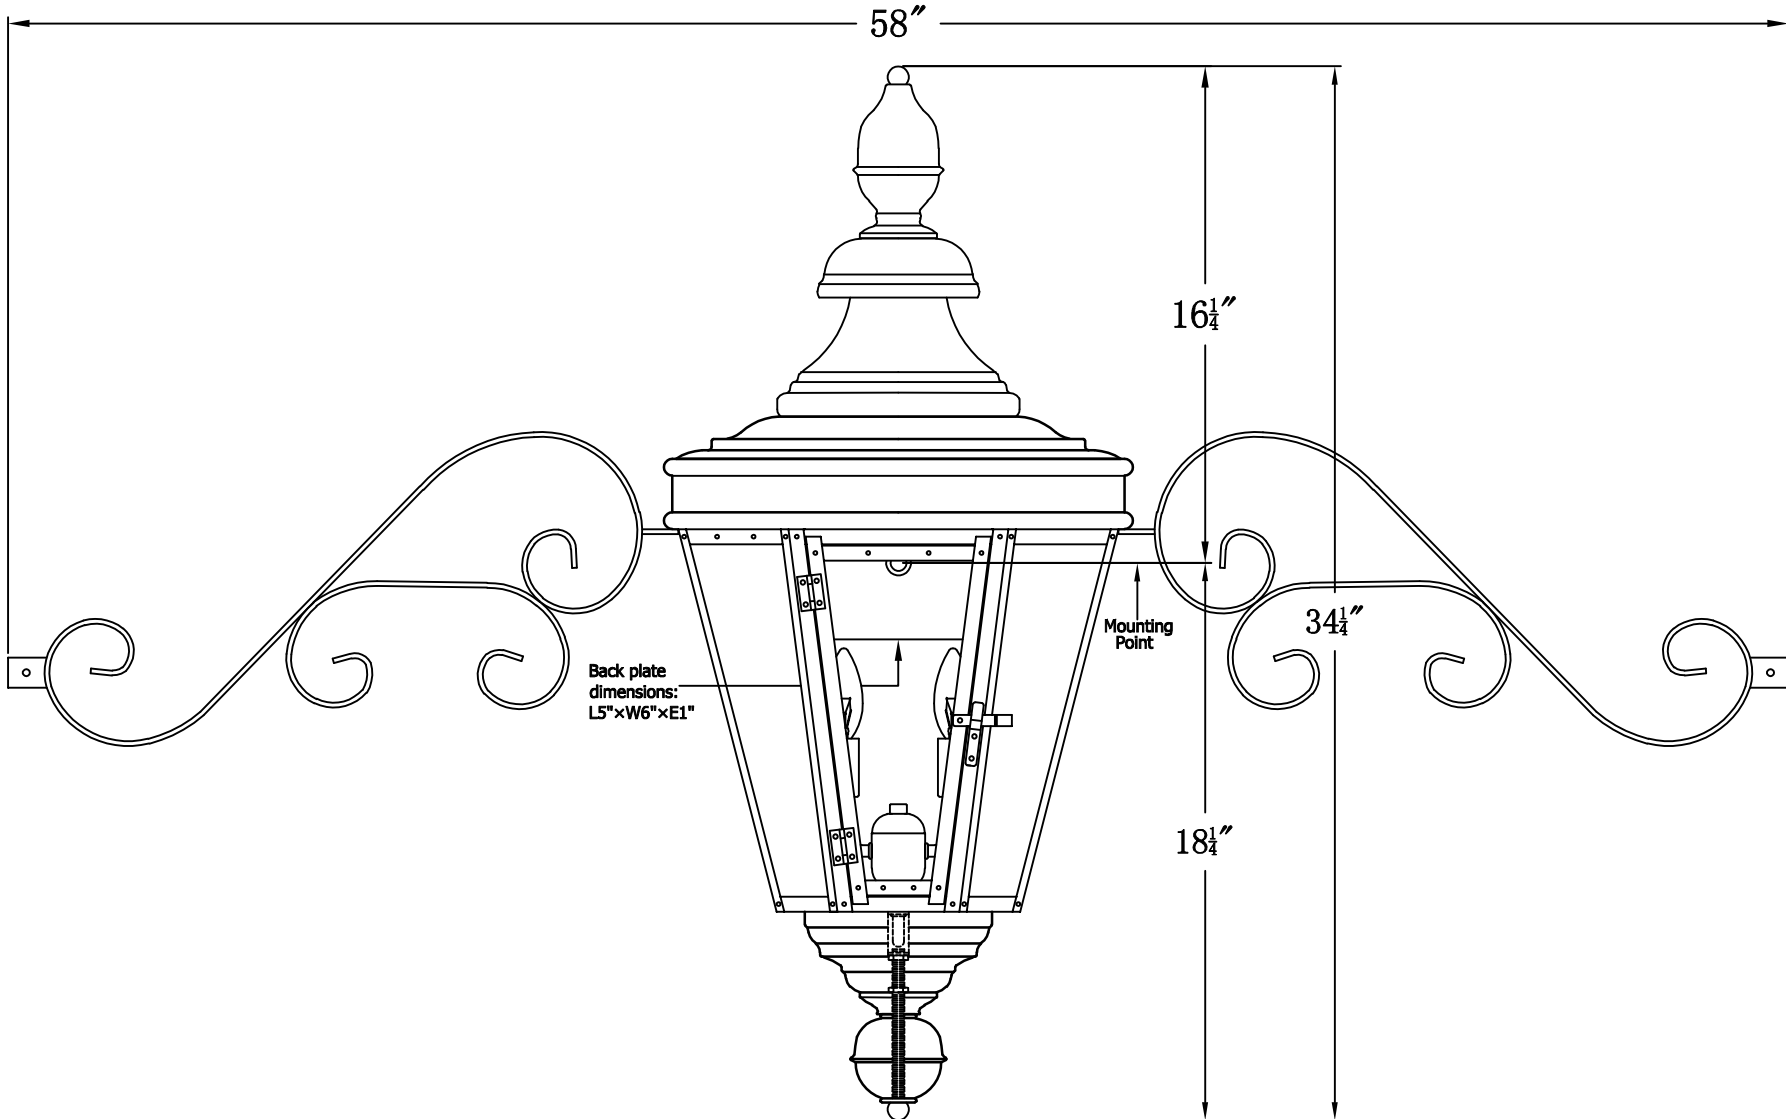

**ROYAL STREET 62 Electric With Fancy Moustache  
(RS-62E FMS)**

**The CopperSmith**

Product Description	Drawing Description	9152 Hard Drive
Sockets:2-E12 Candelabra	REV:A/0	Foley Alabama 36536
Watts:2-60W	Date:06/10/2022	SKU Number:RS-62E
	Drawing by:Jason Huang	Product Name:Royal Street 62 Electric