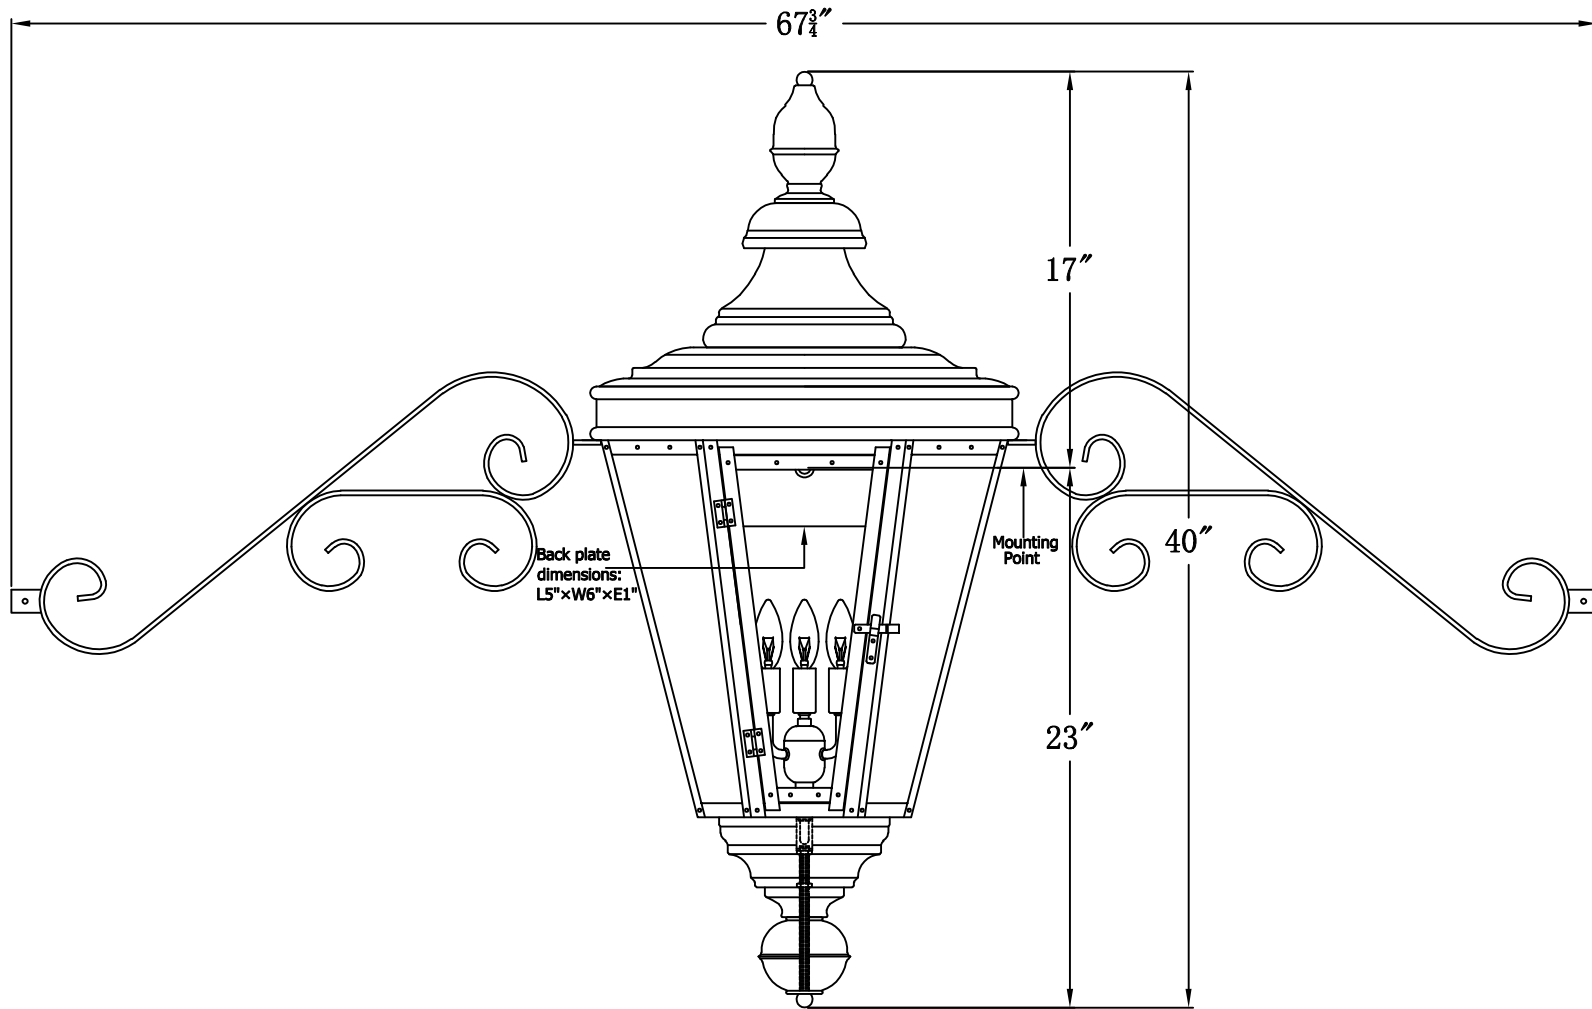

ROYAL STREET 63 Electric With Fancy Moustache
(RS-63E FML)

The CopperSmith

Product Description	Drawing Description	9152 Hard Drive
Sockets:3-E12 Candelabra	REV:A/0	Foley Alabama 36536
Watts:3-60W	Date:06/16/2022	SKU Number:RS-63E
	Drawing by:Jason Huang	Product Name:Royal Street 63 Electric