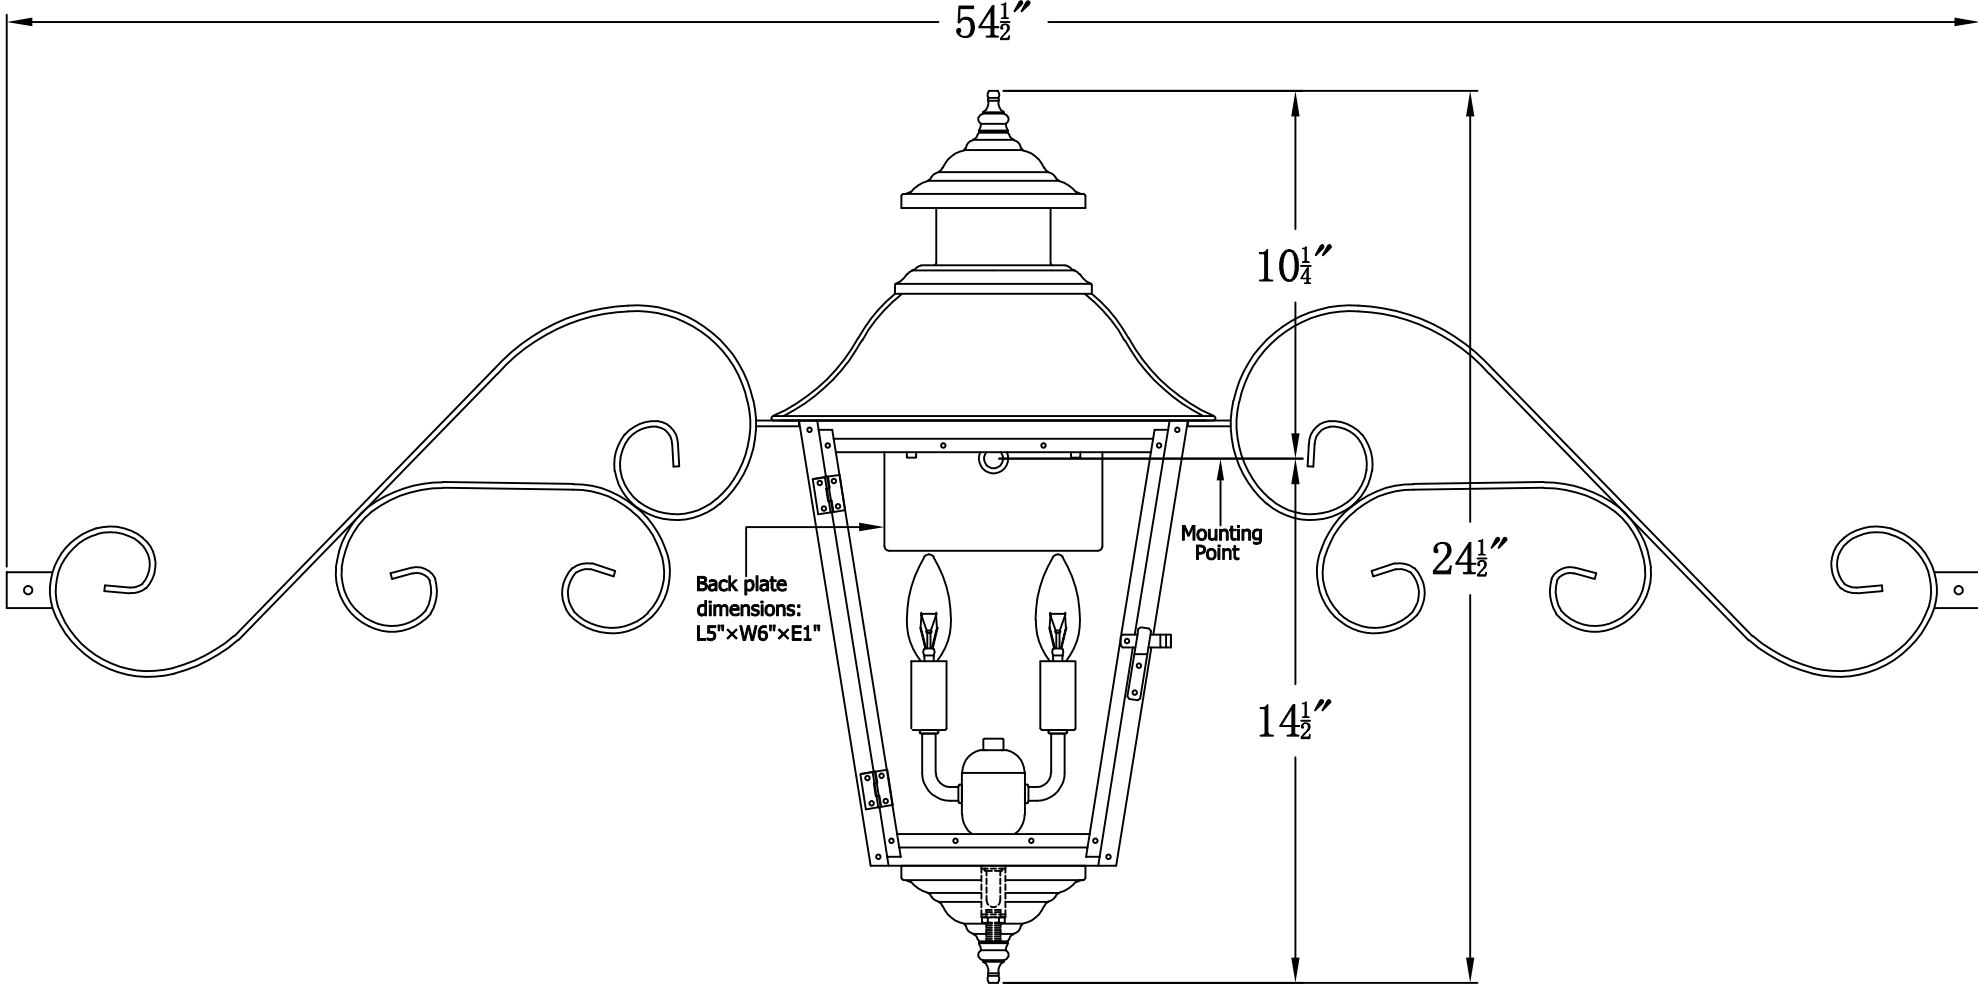

STATE STREET 42 Electric With Fancy Moustache
(SS-42E FMS)

The CopperSmith

Product Description	Drawing Description	9152 Hard Drive
Sockets:2-E12 Candelabra	REV:A/0	Foley Alabama 36536
Watts:2-60W	Date:10/18/2021	SKU Number:SS-42E
	Drawing by:Jason Huang	Product Name:State Street 42 Electric