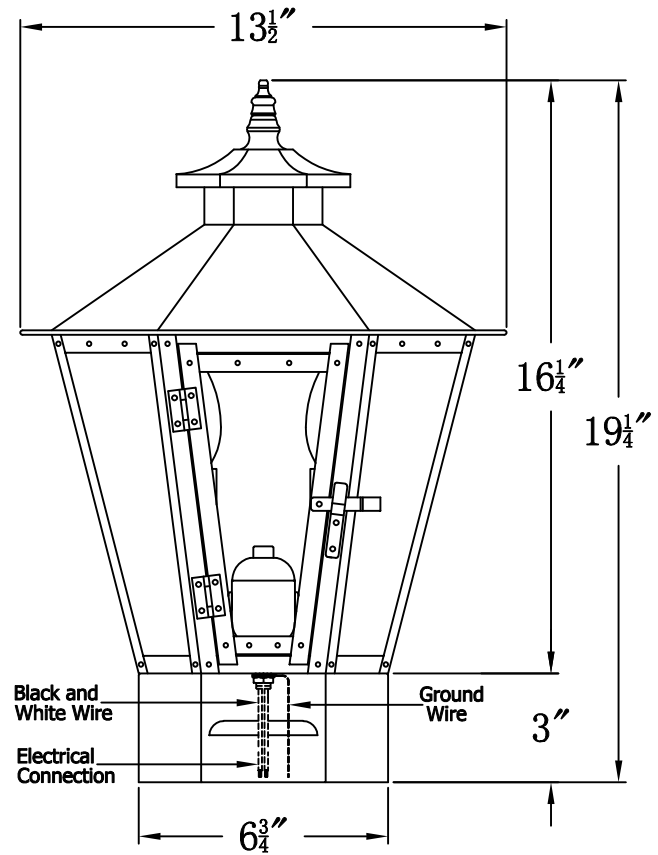

**BAYOU STREET 61 Electric With Copper Pier Mount
(BS-61E CPM4)**

The CopperSmith

Product Description	Drawing Description	9152 Hard Drive
Sockets:2-E12 Candelabra	REV:A/0	Foley Alabama 36536
Watts:2-60W	Date:04/07/2022	SKU Number:BS-61E
	Drawing by:Jason Huang	Product Name:Bayou Street 61 Electric