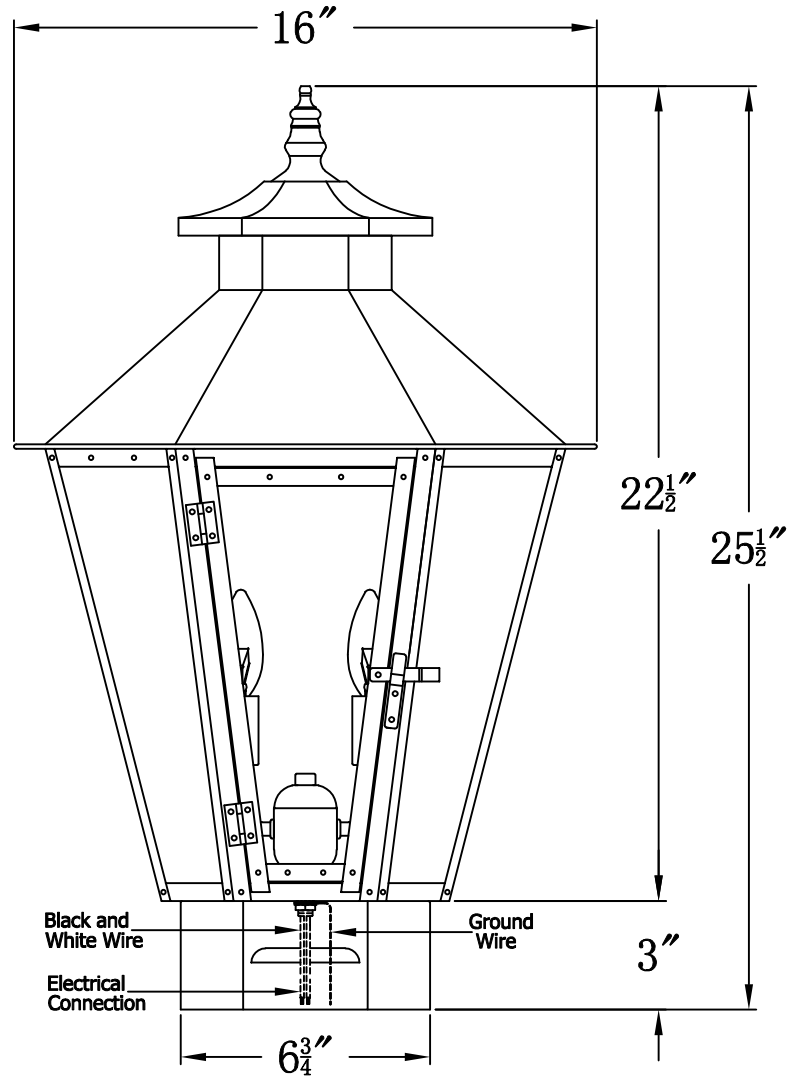

**BAYOU STREET 62 Electric With Copper Pier Mount
(BS-62E CPM4)**

The CopperSmith		
Product Description	Drawing Description	9152 Hard Drive
Sockets:2-E12 Candelabra	REV:A/0	Foley Alabama 36536
Watts:2-60W	Date:04/11/2022	SKU Number:BS-62E
	Drawing by:Jason Huang	Product Name:Bayou Street 62 Electric