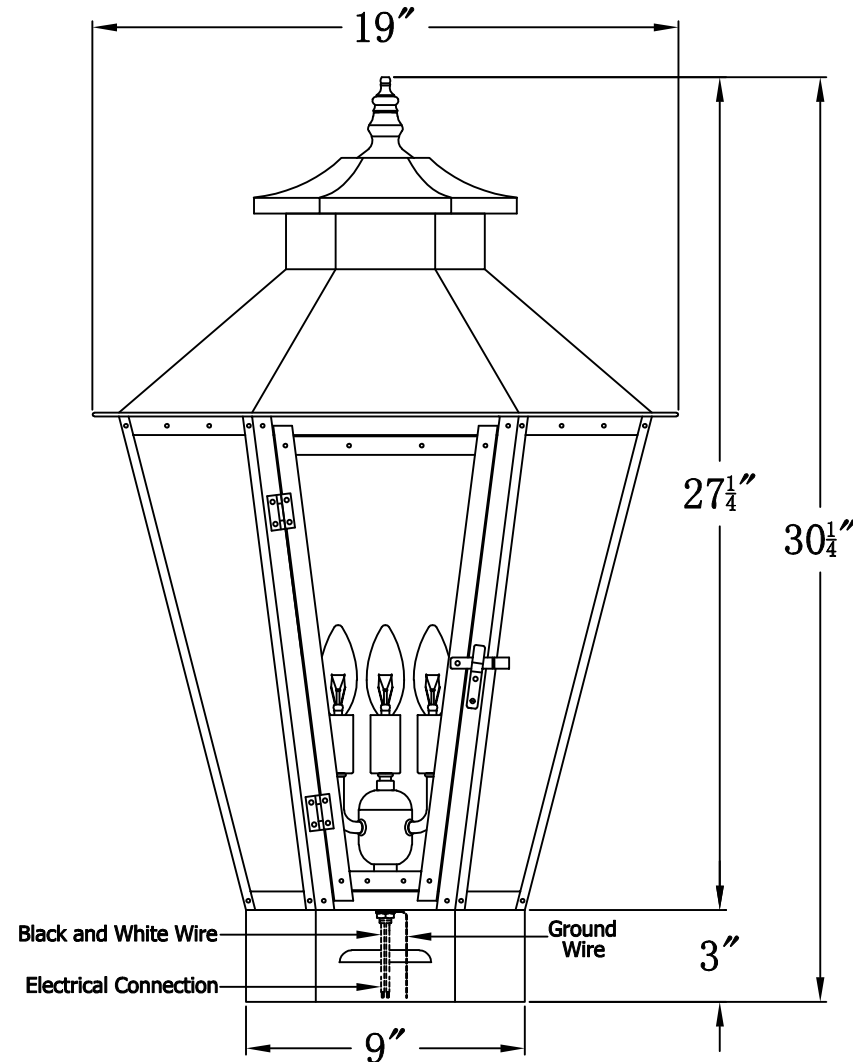

**BAYOU STREET 63 Electric With Copper Pier Mount  
(BS-63E CPM5)**

**The CopperSmith**

Product Description	Drawing Description	9152 Hard Drive
Sockets:3-E12 Candelabra	REV:A/0	Foley Alabama 36536
Watts:3-60W	Date:04/12/2022	SKU Number:BS-63E
	Drawing by:Jason Huang	Product Name:Bayou Street 63 Electric