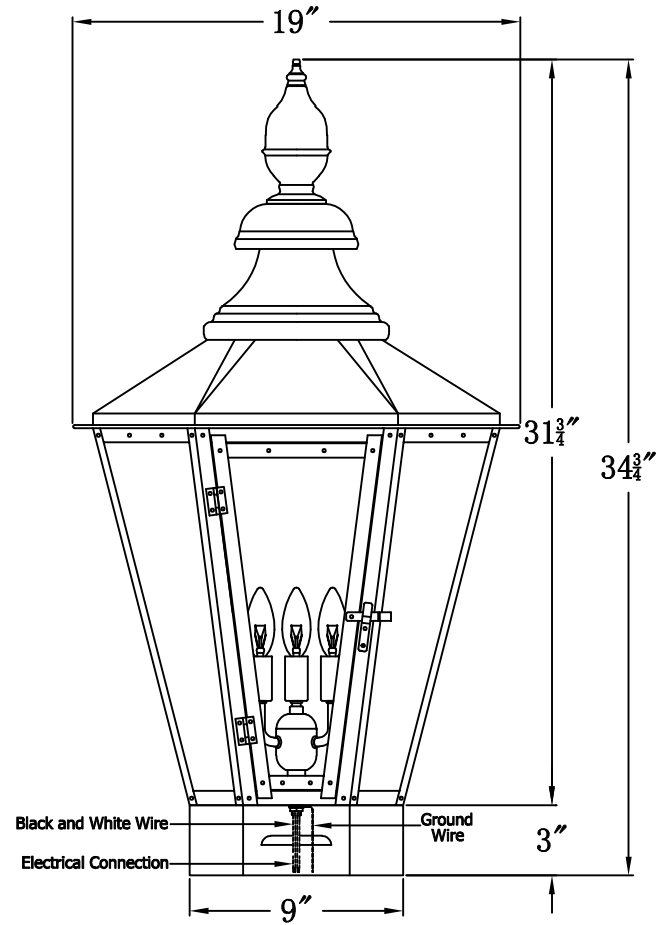

ESLAVA STREET 63 Electric With Copper Pier Mount  
(ES-63E CPM5)

The CopperSmith

Product Description	Drawing Description	9152 Hard Drive
Sockets:3-E12 Candelabra	REV:A/0	Foley Alabama 36536
Watts:3-60W	Date:04/21/2022	SKU Number:ES-63E
	Drawing by:Jason Huang	Product Name:Eslava Street 63 Electric