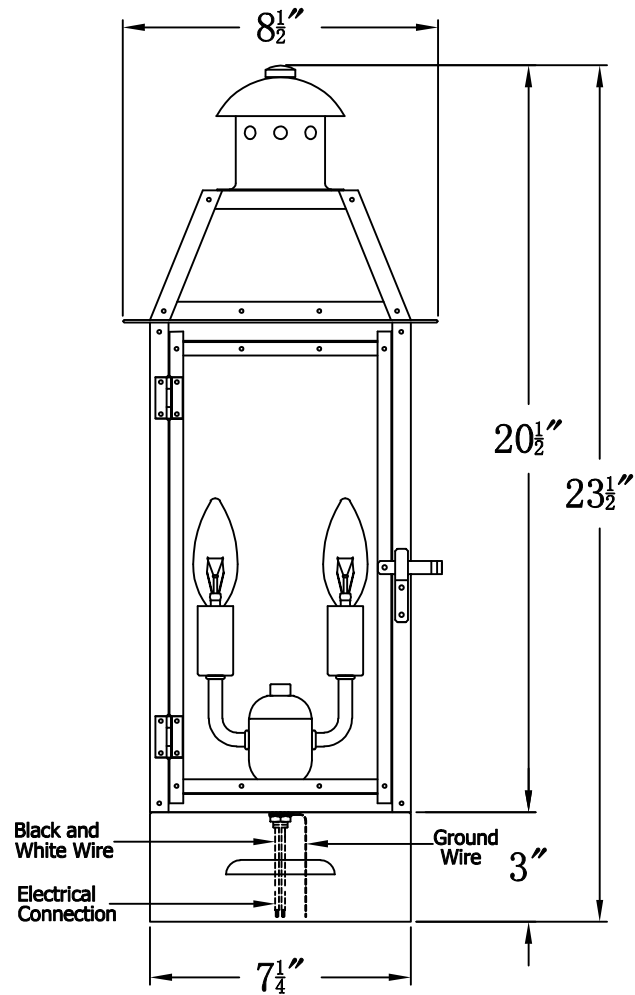

OAKLEY 20 Electric With Copper Pier Mount (OA-20E CPM3)

The CopperSmith

Product Description	Drawing Description	<u>9152 Hard Drive</u>
Sockets:2-E12 Candelabra	REV:A/0	Foley Alabama 36536
Watts:2-60W	Date:03/19/2022	SKU Number:OA-20E
	Drawing by:Jason Huang	Product Name:Oakley 20 Electric