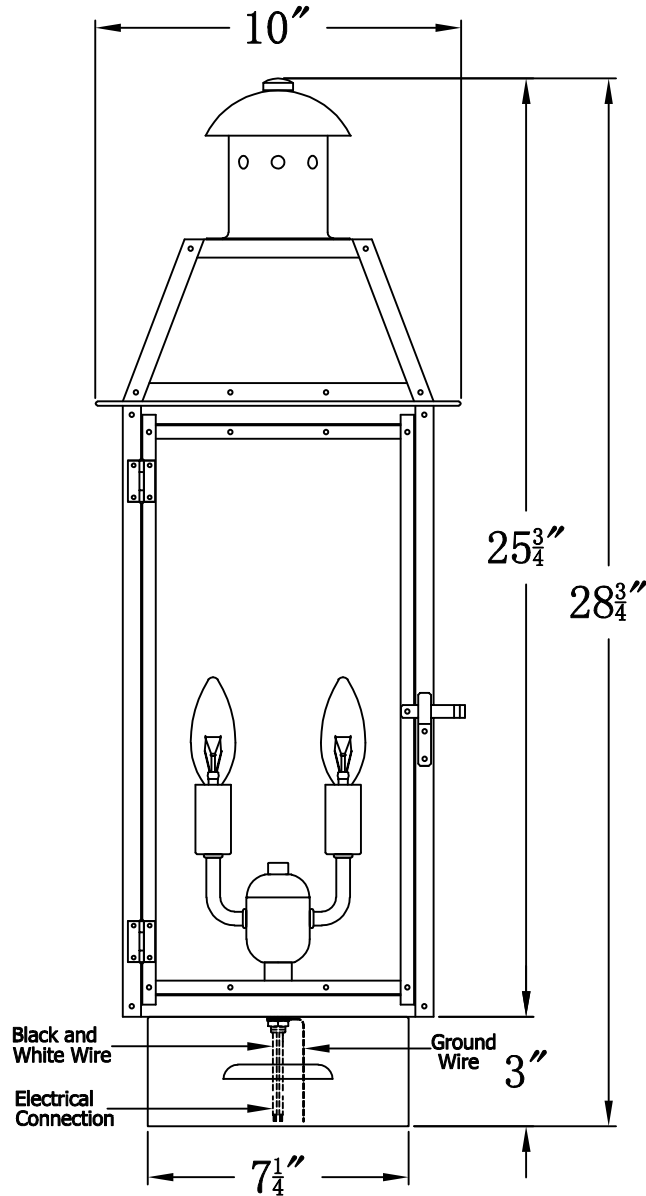

OAKLEY 25 Electric With Copper Pier Mount  
(OA-25E CPM3)

The CopperSmith		
Product Description	Drawing Description	9152 Hard Drive
Sockets:2-E12 Candelabra	REV:A/0	Foley Alabama 36536
Watts:2-60W	Date:03/21/2022	SKU Number:OA-25E
	Drawing by:Jason Huang	Product Name:Oakley 25 Electric