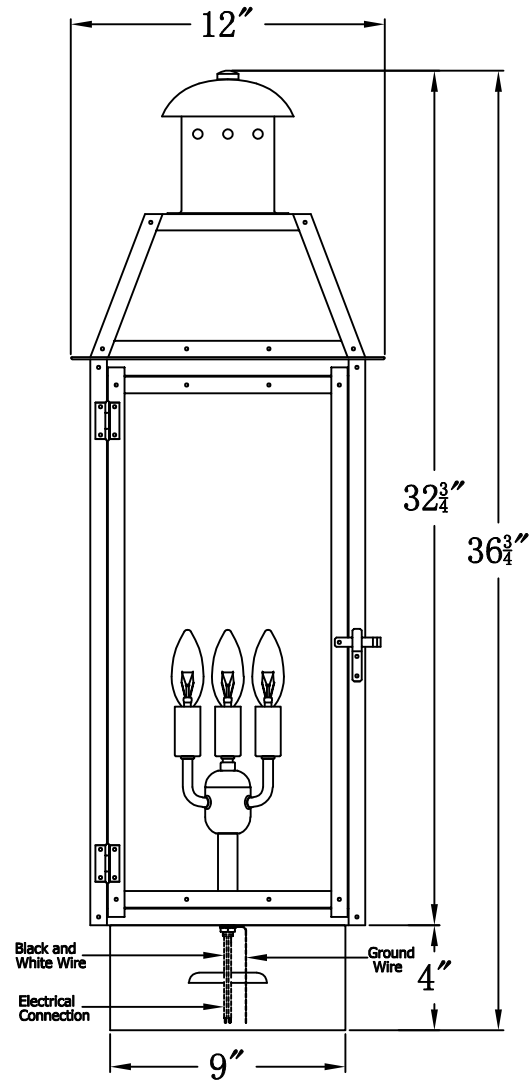

OAKLEY 33 Electric With Copper Pier Mount  
(OA-33E CPM6)

The CopperSmith

Product Description	Drawing Description	9152 Hard Drive
Sockets:3-E12 Candelabra	REV:A/0	Foley Alabama 36536
Watts:3-60W	Date:03/22/2022	SKU Number:OA-33E
	Drawing by:Jason Huang	Product Name:Oakley 33 Electric