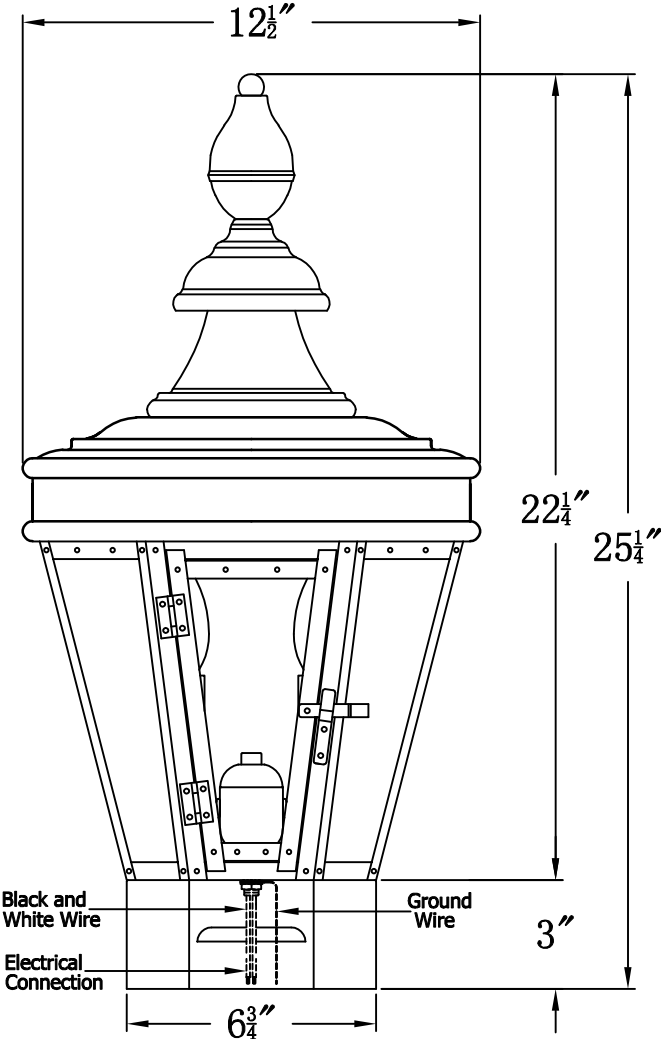

**ROYAL STREET 61 Electric With Copper Pier Mount
(RS-61E CPM4)**

The CopperSmith

Product Description	Drawing Description	9152 Hard Drive
Sockets:2-E12 Candelabra	REV:A/0	Foley Alabama 36536
Watts:2-60W	Date:06/08/2022	SKU Number:RS-61E
	Drawing by:Jason Huang	Product Name:Royal Street 61 Electric