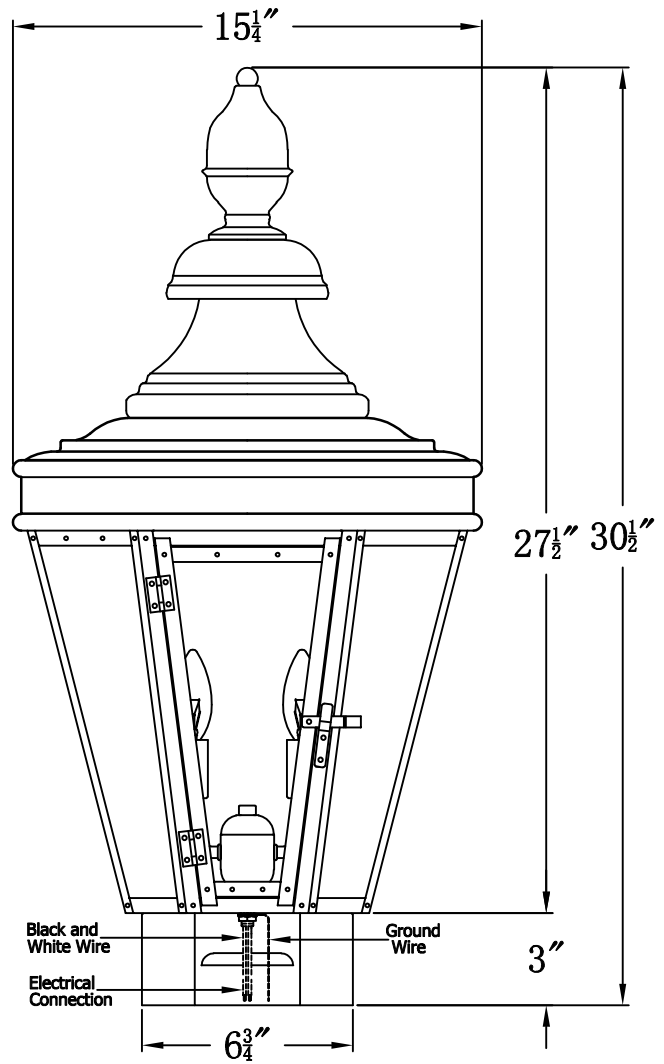

ROYAL STREET 62 Electric With Copper Pier Mount
(RS-62E CPM4)

The CopperSmith

Product Description	Drawing Description	9152 Hard Drive
Sockets:2-E12 Candelabra	REV:A/0	Foley Alabama 36536
Watts:2-60W	Date:06/10/2022	SKU Number:RS-62E
	Drawing by:Jason Huang	Product Name:Royal Street 62 Electric