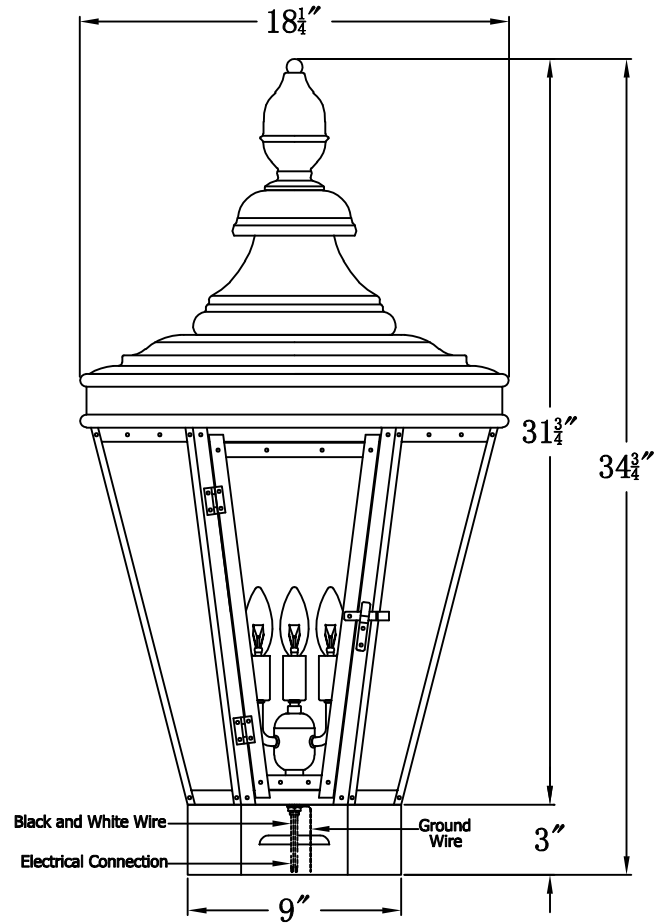

ROYAL STREET 63 Electric With Copper Pier Mount
(RS-63E CPM5)

The CopperSmith

Product Description	Drawing Description	9152 Hard Drive
Sockets:3-E12 Candelabra	REV:A/0	Foley Alabama 36536
Watts:3-60W	Date:06/17/2022	SKU Number:RS-63E
	Drawing by:Jason Huang	Product Name:Royal Street 63 Electric