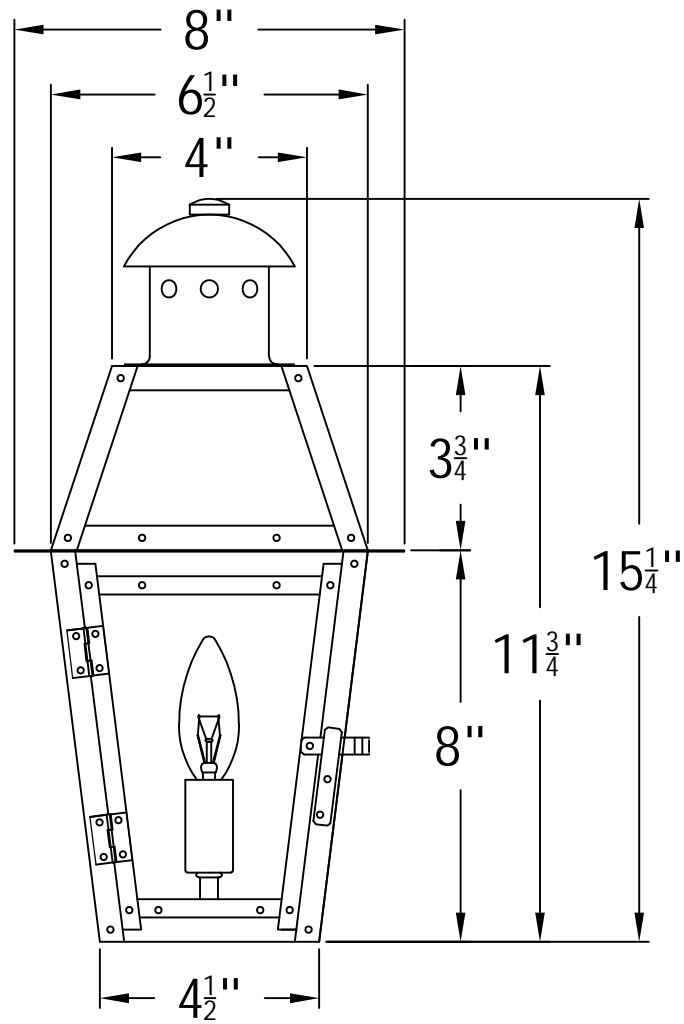

ARCADIA 15 Electric(AC-15E)

The CopperSmith

Product Description	Drawing Description	9152 Hard Drive
Sockets:1-E12 Candelabra	REV:A/1	Foley Alabama 36536
Watts:1-60W	Date:11/22/2023	SKU Number:AC-15E
	Drawing by:Jason Huang	Product Name:Arcadia 15 Electric