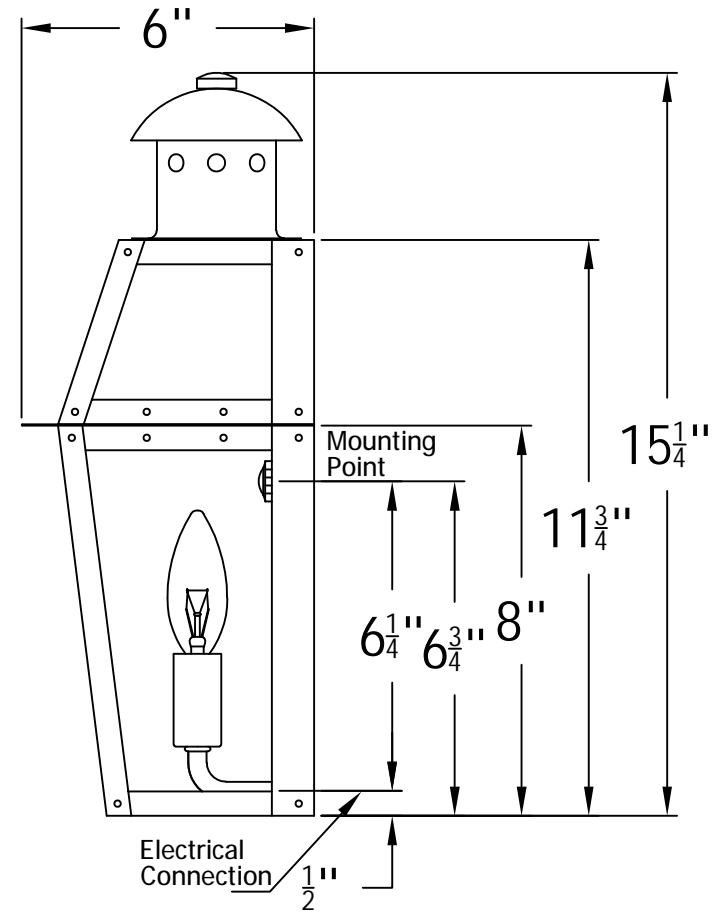

ARCADIA 15 Electric(AC-15E)

The CopperSmith

Product Description	Drawing Description	9152 Hard Drive
Sockets:1-E12 Candelabra	REV:A/1	Foley Alabama 36536
Watts:1-60W	Date:11/22/2023	SKU Number:AC-15E
	Drawing by:Jason Huang	Product Name:Arcadia 15 Electric