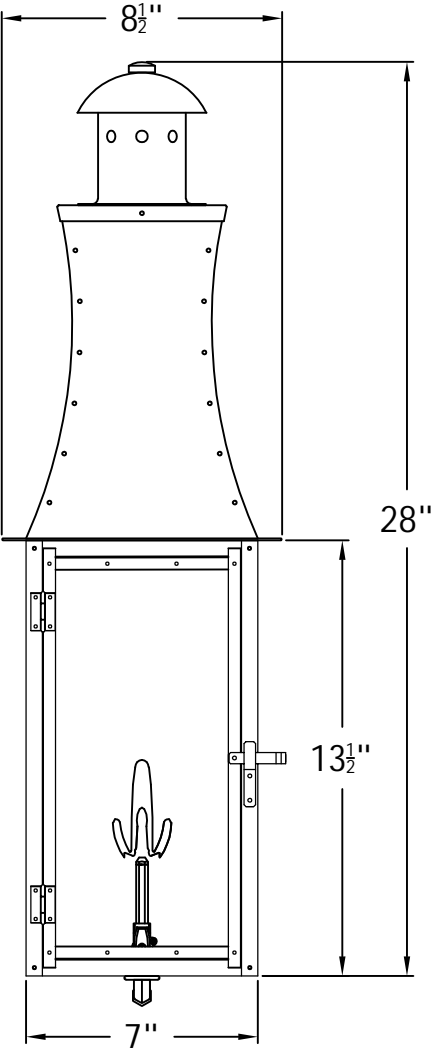

CHURCHILL FLUSH 30 Gas(FCH-30G)

The CopperSmith

Product Description	Drawing Description	9152 Hard Drive
Burner: Single	REV: A/1	Foley Alabama 36536
Gas Valve Name: VNG(P) 50	Date: 11/22/2023	SKU Number: FCH-30G
	Drawing by: Jason Huang	Product Name: Churchill Flush 30 Gas