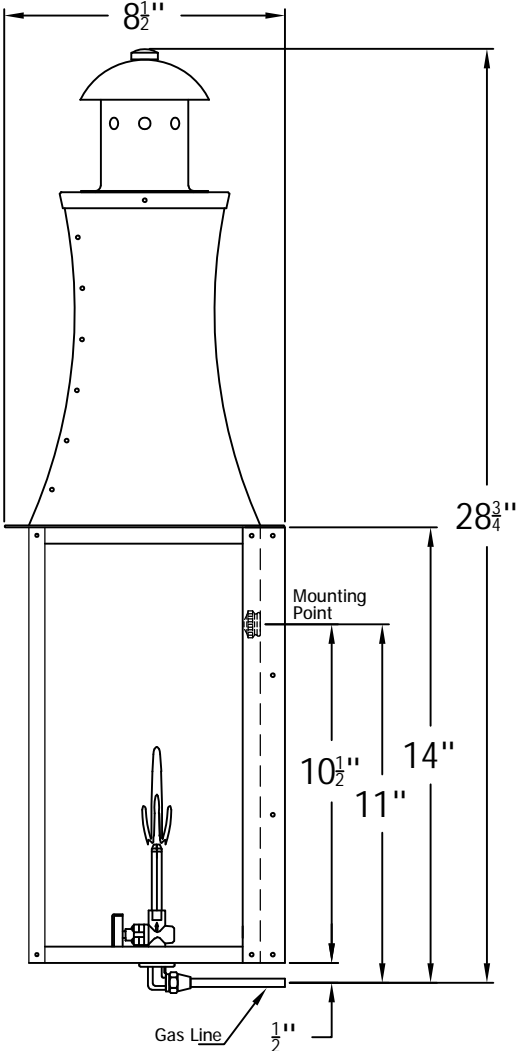

CHURCHILL FLUSH 30 Gas(FCH-30G)

The CopperSmith

Product Description	Drawing Description	9152 Hard Drive
Burner: Single	REV: A/1	Foley Alabama 36536
Gas Valve Name: VNG(P) 50	Date: 11/22/2023	SKU Number: FCH-30G
	Drawing by: Jason Huang	Product Name: Churchill Flush 30 Gas