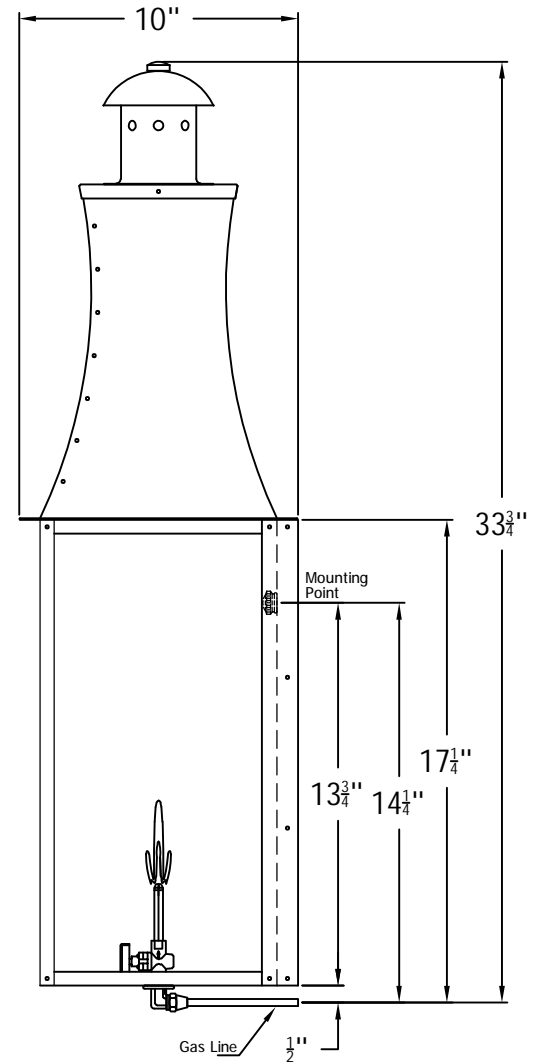

# CHURCHILL FLUSH 36 Gas(FCH-36G)

## The CopperSmith

Product Description	Drawing Description	9152 Hard Drive
Burner: Single	REV: A/1	Foley Alabama 36536
Gas Valve Name: VNG(P) 50	Date: 11/22/2023	SKU Number: FCH-36G
	Drawing by: Jason Huang	Product Name: Churchill Flush 36 Gas