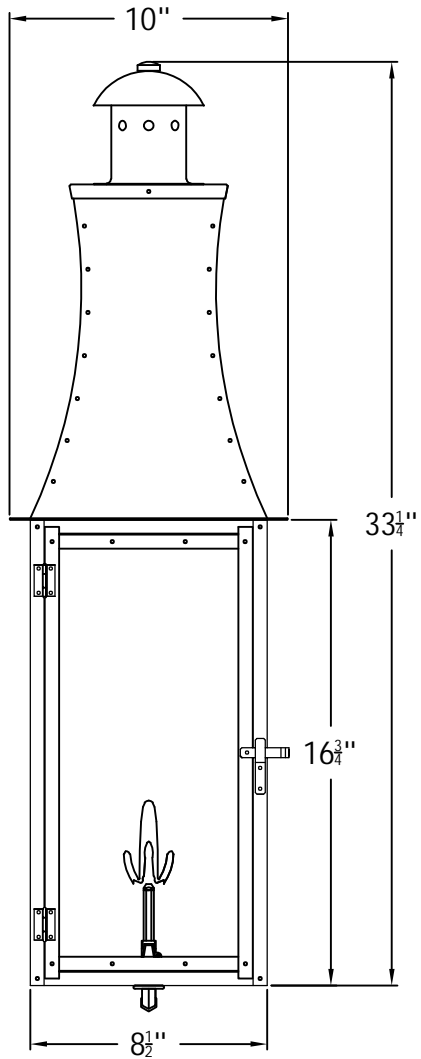

# CHURCHILL FLUSH 36 Gas(FCH-36G)

## The CopperSmith

Product Description	Drawing Description	9152 Hard Drive
Burner: Single	REV: A/1	Foley Alabama 36536
Gas Valve Name: VNG(P) 50	Date: 11/22/2023	SKU Number: FCH-36G
	Drawing by: Jason Huang	Product Name: Churchill Flush 36 Gas